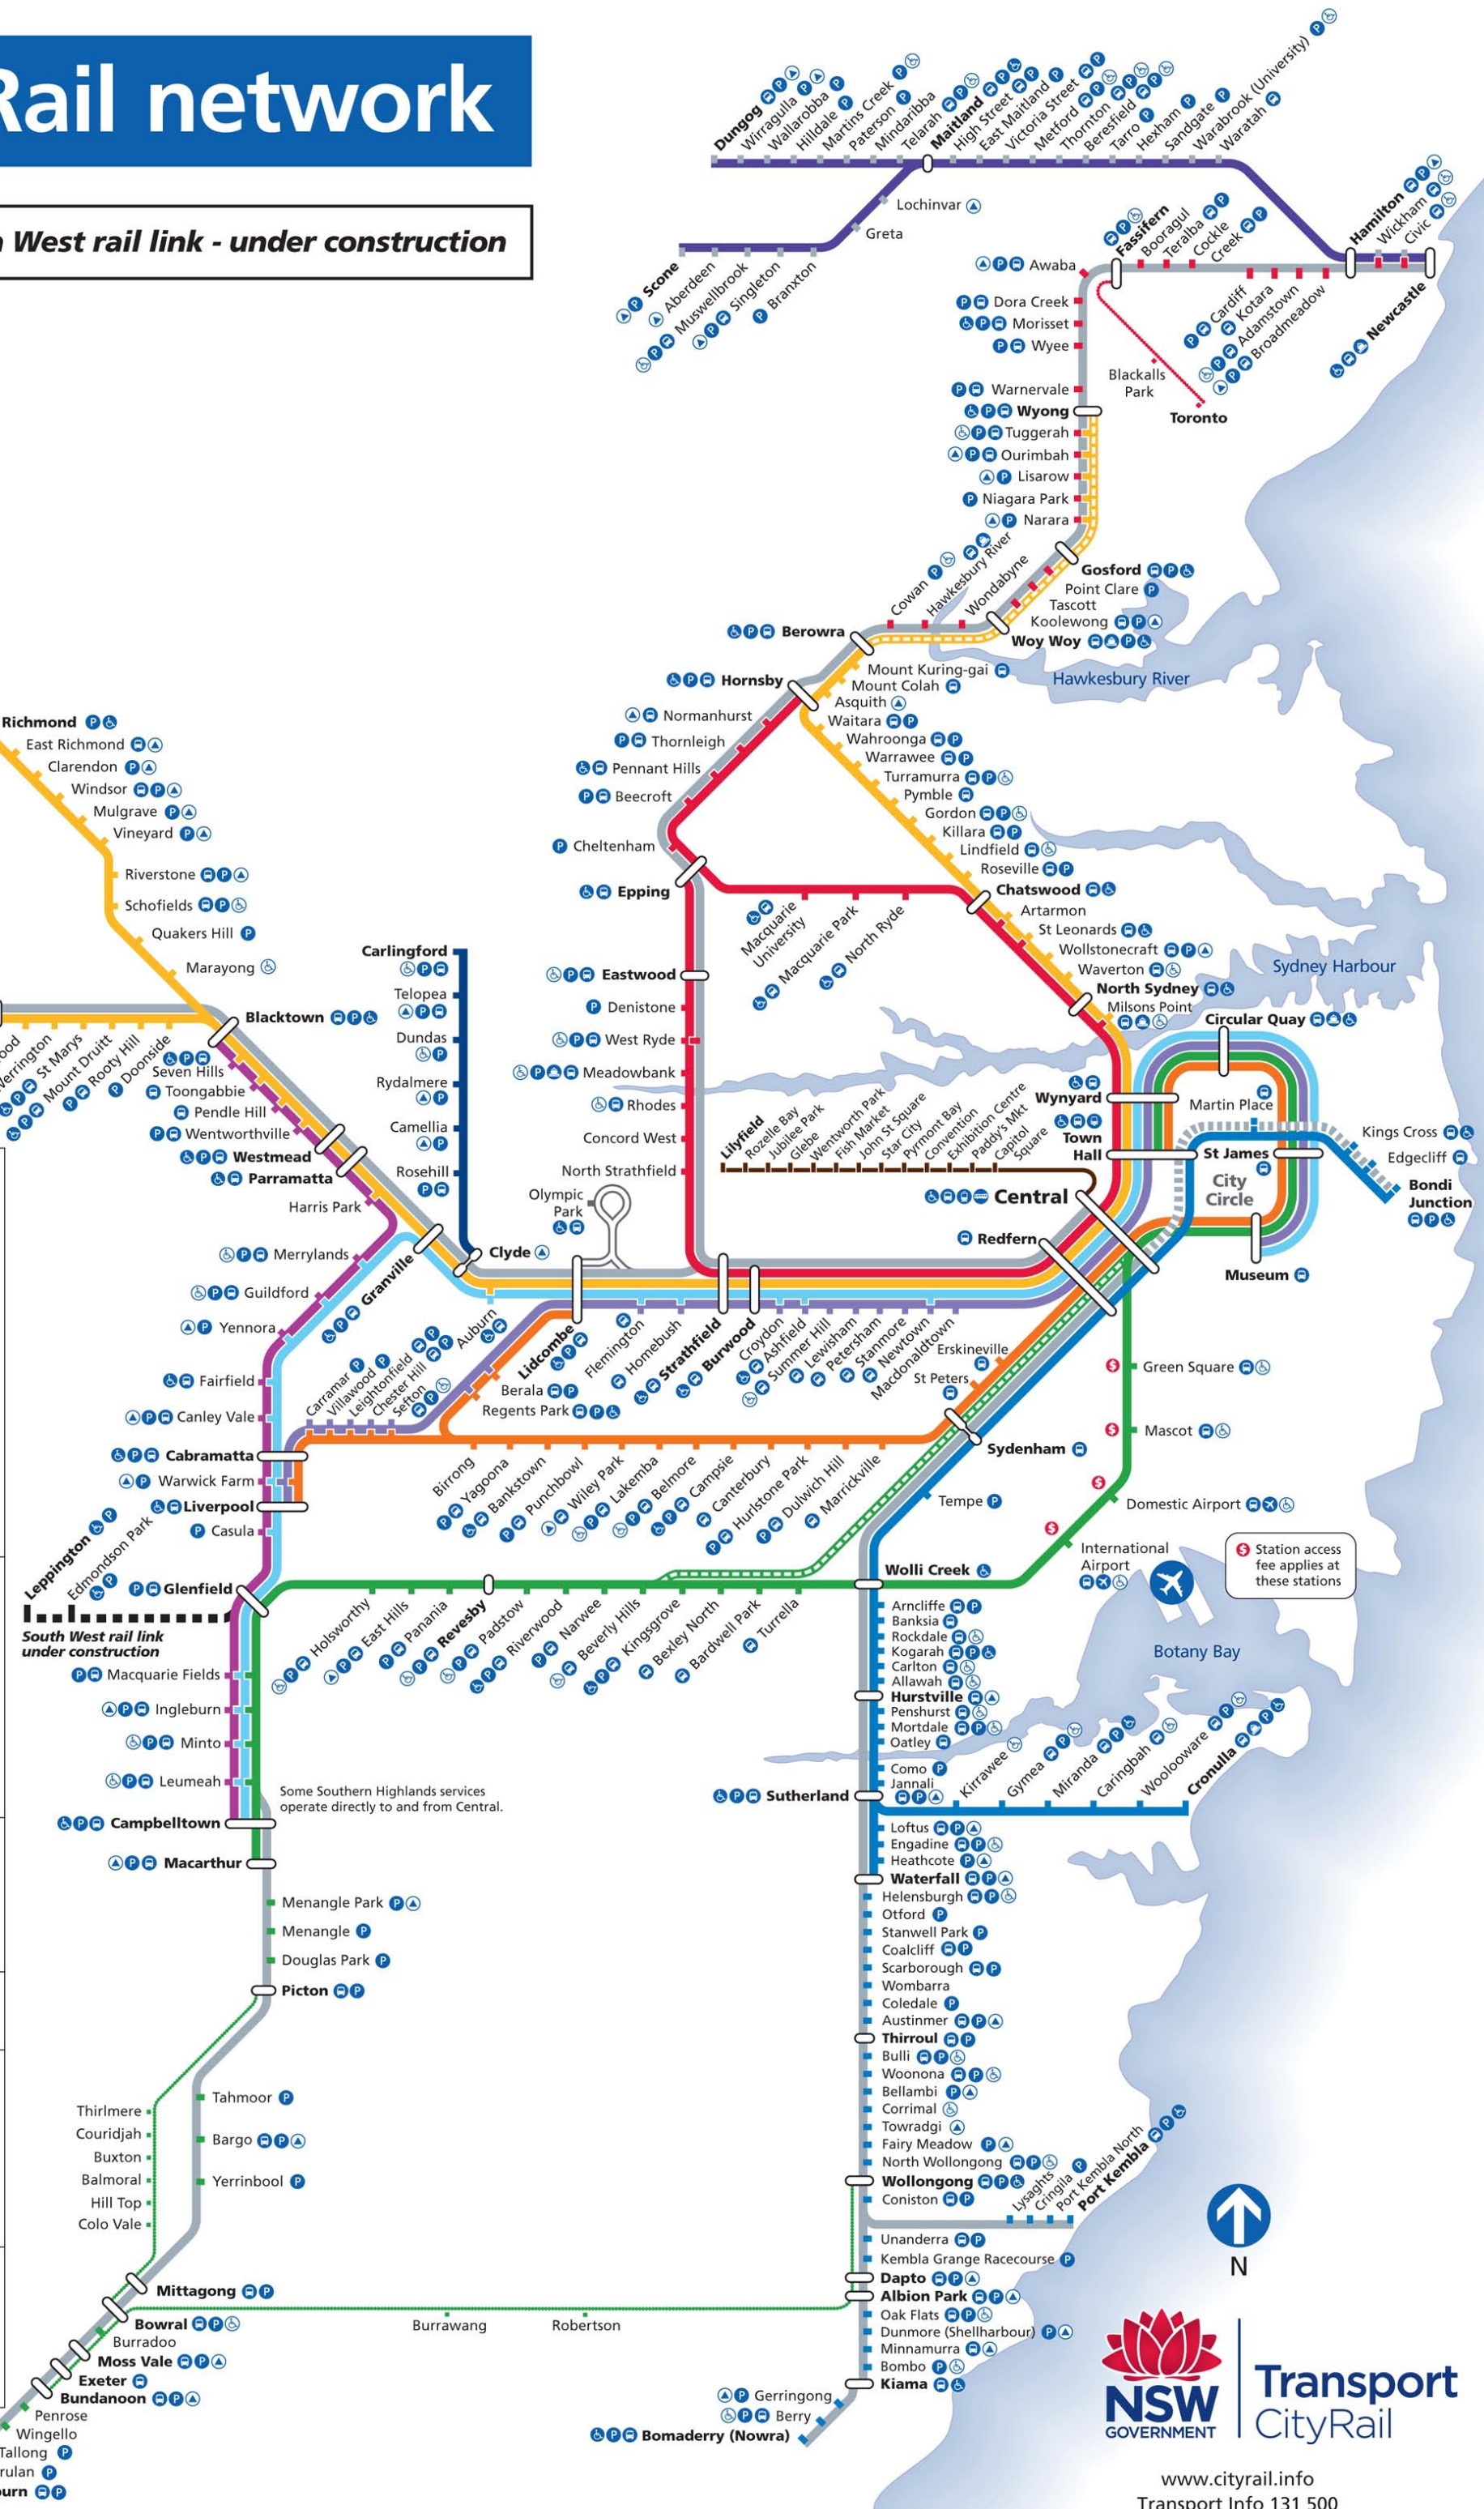

1. **CityRail suburban train lines**
2. **Eastern Suburbs & Illawarra Line**
   - **Bankstown Line**
   - **Inner West Line**
   - **Cumberland Line**
   - **Airport & East Hills Line** ✕
   - Peak hours only
   - **South Line**
   - **North Shore & Western Line**
   - Peak hours only
   - **Northern Line**
   - **Carlingford Line**
   - Olympic Park Sprint and special event services

1. **CityRail intercity train lines**
2. **South Coast Line**
   - Weekends and selected weekday services
   - **Southern Highlands Line**
   - **Blue Mountains Line**
   - **Newcastle & Central Coast Line**
3. **CityRail regional train line**
4. **Hunter Line**

1. **CityRail bus services**
2. South Coast to Southern Highlands* and Bowral to Picton (Loop Line)
   - Bathurst to Lithgow*
   - Toronto to Fassifern
3. Bookings are essential for these services. For reservations, please phone 13 22 32.

1. **Tram line**
2. **Lilyfield Line**
   - Operated by Metro Transport Sydney. Separate fares apply.

1. **Transport interchanges**
2. Interchange between CityRail services
   - Bus (including bus transitways)
   - Ferry wharf near station
   - Monorail stop near station
   - Tram
   - Coach
   - Sydney Airport
   - Car park near station

1. **Stations with wheelchair access**
2. Wheelchair access (staffed for all train services)
   - Wheelchair access (not staffed for all train services)
   - Assisted access (May be accessible with help from a friend or carer. Please check prior to travel.)

Map full network no grid 4206297(A3) August 2010

www.cityrail.info
Transport Info 131 500